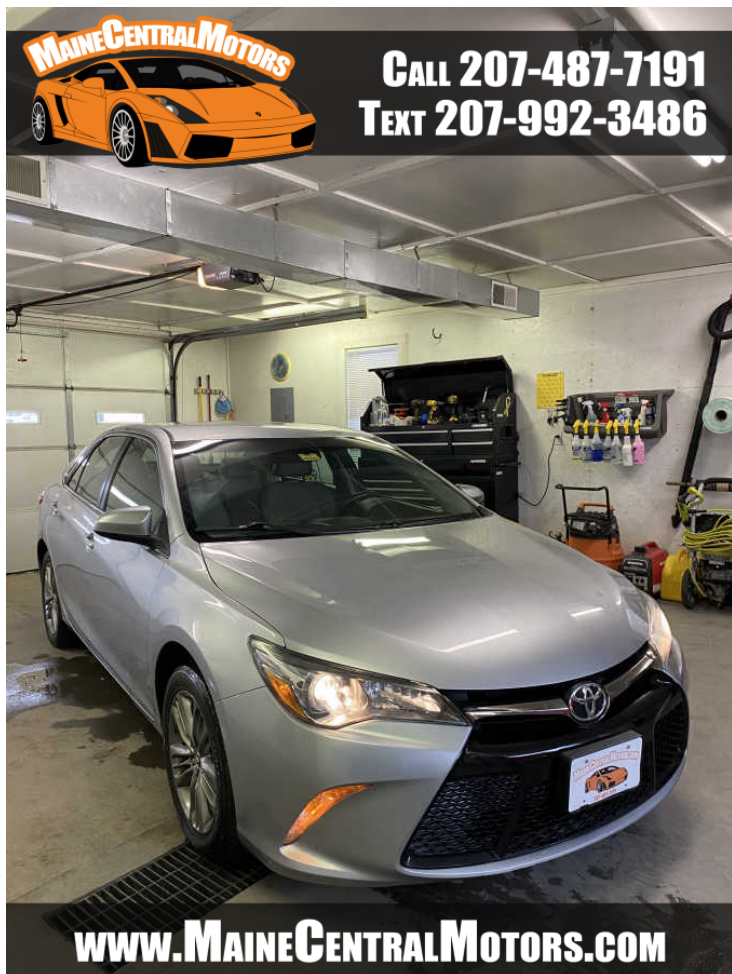

Call: 207-487-7191

Text: 207-992-3486

2015 TOYOTA CAMRY SE

\$13,988

485 MAIN STREET
PITTSFIELD ME, 04967

[Scan QR Code or Click Here](#)

VIN: 4T1BF1FK1FU986271
STK#: 248
EXTERIOR COLOR: SILVER
DRIVETRAIN: FWD
TRIM: SE
CONDITION: USED
MPG HIGHWAY: 35

COLOR: SILVER
MILEAGE: 74498
INTERIOR COLOR: GRAY
TRANSMISSION: AUTOMATIC
ENGINE: 2.5L I4 DOHC 16V
MPG CITY: 25

- | | | | |
|----------------------------|----------------------------------|----------------------------|------------------------------------|
| Child Safety Door Locks | Power Door Locks | ABS Brakes | Electronic Brake Assistance |
| Traction Control | Vehicle Stability Control System | Driver Airbag | Passenger Airbag |
| Side Head Curtain Airbag | Second Row Side Airbag | First Aid Kit | Air Conditioning |
| Cruise Control | Tachometer | Tilt Steering | Tilt Steering Column |
| Leather Steering Wheel | Steering Wheel Mounted Controls | Telescopic Steering Column | Tire Pressure Monitor |
| Trip Computer | AM/FM Radio | Telematics System | Driver Multi-Adjustable Power Seat |
| Front Power Lumbar Support | Second Row Folding Seat | Automatic Headlights | Daytime Running Lights |
| Rear Spoiler | Alloy Wheels | Run Flat Tires | Power Windows |
| Interval Wipers | Rear Window Defogger | | |